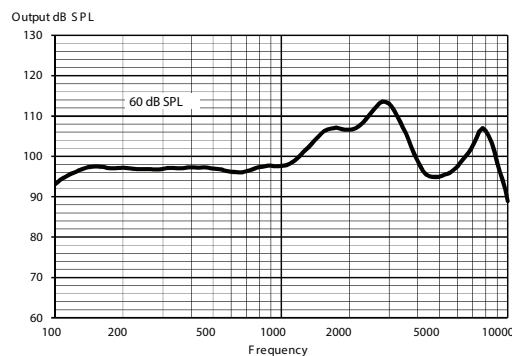

TECHNICAL DATA

		EAR SIMULATOR IEC 60118-0:1983, + A1:1994	2CC COUPLER IEC 60118-0:2015, ANSI S3.22-2014
OSPL90	1600 Hz Peak Average	122 dB SPL 128 dB SPL 120 dB SPL	113 dB SPL 117 dB SPL 114 dB SPL
Acoustic output (Input 60 dB SPL)	1600 Hz Peak Average	107 dB SPL 114 dB SPL 100 dB SPL	98 dB SPL 103 dB SPL 97 dB SPL
Full-on gain (Input 50 dB SPL)	1600 Hz Peak Average	67 dB SPL 69 dB SPL 64 dB SPL	58 dB SPL 61 dB SPL 57 dB SPL
Acoustic Frequency range		100 Hz - 10000 Hz	100 Hz - 9200 Hz
Harmonic distortion (Input 70 dB SPL)	500 Hz 800 Hz 1600 Hz	<2% <2% <2%	<2% <2% <2%
Equivalent input noise		19 dB SPL	20 dB SPL
Battery current (stand by)		1.18 mA	1.18 mA
Battery current		1.25 mA	1.28 mA
Battery life / hours (Type 312 Zn-Air, 170 mAh)*		40 h	40 h
Mobile phone immunity (IEC 60118-13:2016, ANSI C63.19:2011)		IRIL: -29/-26/-8 dB SPL	U-rating: M4

*Battery life in real-life situations depends among other things on the hearing aid features used, streaming time, and the quality of the battery used.

MAXIMUM OUTPUT - EAR SIMULATOR

MAXIMUM OUTPUT - 2CC COUPLER

OUTPUT - EAR SIMULATOR

OUTPUT - 2CC COUPLER