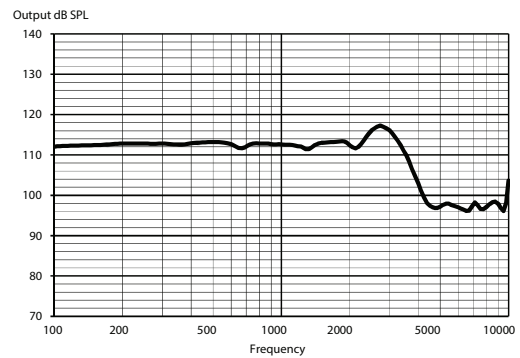

*Via DEX and app **Programmable: Volume control II, program shift or a combination of the two

Colours

114/Honey Blonde, 115/Chestnut Brown, 118/Tech Black, 119/Silver Grey, 120/Golden Brown, 121/Titanium Grey, 123/Autumn Beige

TECHNICAL DATA

		EAR SIMULATOR IEC 60118-0:1983, + A1:1994	2CC COUPLER IEC 60118-0:2015, ANSI S3.22-2014
OSPL90	1600 Hz Peak Average	122 dB SPL 128 dB SPL 120 dB SPL	113 dB SPL 117 dB SPL 114 dB SPL
Acoustic output (Input 60 dB SPL)	1600 Hz Peak Average	107 dB SPL 114 dB SPL 100 dB SPL	98 dB SPL 103 dB SPL 97 dB SPL
Full-on gain (Input 50 dB SPL)	1600 Hz Peak Average	67 dB SPL 69 dB SPL 64 dB SPL	58 dB SPL 61 dB SPL 57 dB SPL
Acoustic Frequency range		100 Hz - 10000 Hz	100 Hz - 9200 Hz
Harmonic distortion (Input 70 dB SPL)	500 Hz 800 Hz 1600 Hz	<2% <2% <2%	<2% <2% <2%
Equivalent input noise		19 dB SPL	20 dB SPL
Battery current (stand by)		1.18 mA	1.18 mA
Battery current		1.25 mA	1.28 mA
Battery life / hours (Type 312 Zn-Air, 170 mAh)*		40 h	40 h
Mobile phone immunity (IEC 60118-13:2016, ANSI C63.19:2011)		IRIL: -29/-26/-8 dB SPL	U-rating: M4

*Battery life in real-life situations depends among other things on the hearing aid features used, streaming time, and the quality of the battery used.

MAXIMUM OUTPUT - EAR SIMULATOR

MAXIMUM OUTPUT - 2CC COUPLER