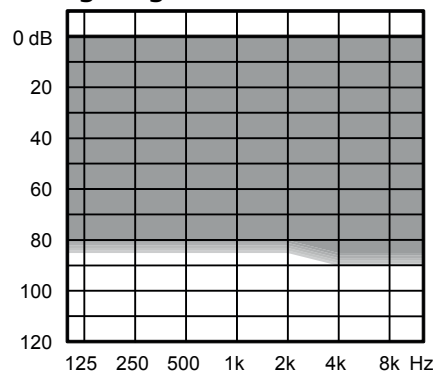

Mojo MINI RIC RECHARGEABLE (V.2 RIC M-RECEIVER)

Minimal to severe hearing losses
M7/M6/M5/M4/M3

Fitting range

Key Features	M7	M6	M5	M4	M3
Processing and fine-tuning channels	15	12	10	6	6
In-Situ Sound Optimisation	•	•	•	•	•
Experience Level Manager	•	•	•	•	•
Programs	5	4	3	3	3
Automatic Adaptive Directionality channels	15	12	10	6	6
Volume Control II*	•	•	•	•	•
Programmable Push Button**	•	•	•	•	•
Ambient Noise Rejection II	•	•	•	•	•
Noise reduction	•	•	•	•	•
Preference Log	•	•	•	•	•
Linked ZEN	•	•	•	•	•
Linear Frequency Transposition	•	•	•	•	•
Acoustic Situation Technology	11 (Linked)	7 (Linked)	4	3	
Impulse Noise Rejection II	•	•	•		
Automatic Adaptive Directionality	•	•	•		
Speech Enhancer II	II/Linked	Linked			
Real Ear Effect	•	•			
Wind Noise Control II	•				
High-frequency boost	•				
Connectivity					
2.4 GHz control (Android and iOS)	•	•	•	•	•
2.4 GHz audio streaming (iOS)	•	•	•	•	•
DEX assistive listening device compatibility	•	•	•	•	•
Accessories					
Mojo App	•	•	•	•	•
Acoustic remote control App	•	•	•	•	•
COM-DEX App	•	•	•	•	•

*Via DEX and app **Programmable: Volume control II, program shift or a combination of the two

Colours

114/Honey Blonde, 115/Chestnut Brown, 118/Tech Black, 119/Silver Grey, 120/Golden Brown, 121/Titanium Grey, 123/Autumn Beige