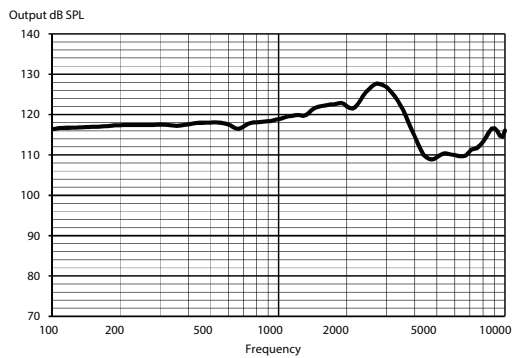

TECHNICAL DATA

		EAR SIMULATOR IEC 60118-0:1983, + A1:1994	2CC COUPLER IEC 60118-0:2015, ANSI S3.22-2014
OSPL90	1600 Hz Peak Average	122 dB SPL 128 dB SPL 120 dB SPL	113 dB SPL 117 dB SPL 114 dB SPL
Acoustic output (Input 60 dB SPL)	1600 Hz Peak Average	107 dB SPL 114 dB SPL 100 dB SPL	98 dB SPL 103 dB SPL 97 dB SPL
Full-on gain (Input 50 dB SPL)	1600 Hz Peak Average	67 dB SPL 69 dB SPL 64 dB SPL	58 dB SPL 61 dB SPL 57 dB SPL
Acoustic Frequency range		100 Hz - 10000 Hz	100 Hz - 9200 Hz
Harmonic distortion (Input 70 dB SPL)	500 Hz 800 Hz 1600 Hz	<2% <2% <2%	<2% <2% <2%
Equivalent input noise		19 dB SPL	20 dB SPL
Battery current (stand by)		1.18 mA	1.18 mA
Battery current		1.25 mA	1.28 mA
Battery life / hours (Type 312 Zn-Air, 170 mAh)*		40 h	40 h
Mobile phone immunity (IEC 60118-13:2016, ANSI C63.19:2011)		IRIL: -29/-26/-8 dB SPL	U-rating: M4

*Battery life in real-life situations depends among other things on the hearing aid features used, streaming time, and the quality of the battery used.

MAXIMUM OUTPUT - EAR SIMULATOR