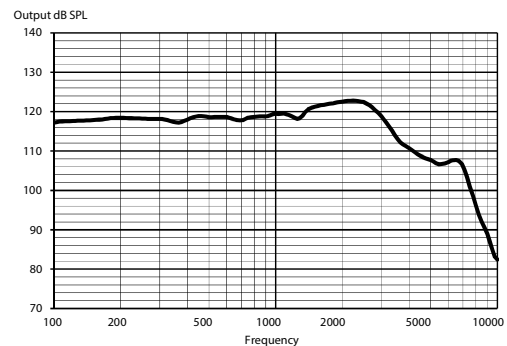

MAXIMUM OUTPUT - 2CC COUPLER