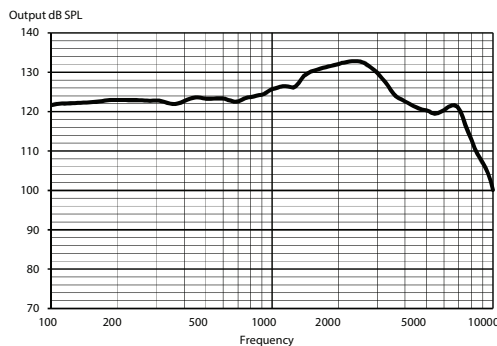

TECHNICAL DATA		EAR SIMULATOR IEC 60118-0:1983, + A1:1994	2CC COUPLER IEC 60118-0:2015, ANSI S3.22-2014
OSPL90	1600 Hz Peak Average	131 dB SPL 133 dB SPL 127 dB SPL	122 dB SPL 123 dB SPL 121 dB SPL
Acoustic output (Input 60 dB SPL)	1600 Hz Peak Average	116 dB SPL 119 dB SPL 108 dB SPL	107 dB SPL 109 dB SPL 104 dB SPL
Full-on gain (Input 50 dB SPL)	1600 Hz Peak Average	68 dB SPL 71 dB SPL 69 dB SPL	59 dB SPL 65 dB SPL 60 dB SPL
Acoustic Frequency range		100 Hz - 8050 Hz	100 Hz - 7550 Hz
Harmonic distortion (Input 70 dB SPL)	500 Hz 800 Hz 1600 Hz	<2% <2% <2%	<2% <2% <2%
Equivalent input noise		17 dB SPL	20 dB SPL
Battery current (stand by)		1.27 mA	1.27 mA
Battery current		1.43 mA	1.45 mA
Battery life / hours (Type 312 Zn-Air, 170 mAh)*		35 h	35 h
Mobile phone immunity (IEC 60118-13:2016, ANSI C63.19:2011)		IRIL: -25/-28/-10 dB SPL	U-rating: M4

*Battery life in real-life situations depends among other things on the hearing aid features used, streaming time, and the quality of the battery used.

MAXIMUM OUTPUT - EAR SIMULATOR