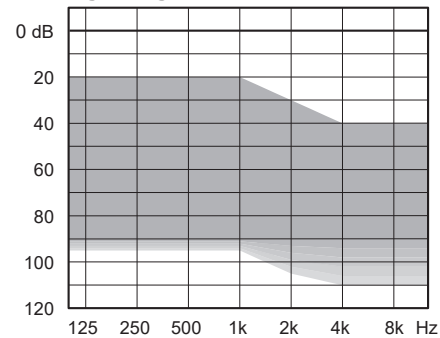

Mojo MINI RIC RECHARGEABLE (V.2 RIC P-RECEIVER)

Moderate to severe-to-profound hearing losses
M7/M6/M5/M4/M3

Fitting range

Key Features	M7	M6	M5	M4	M3
Processing and fine-tuning channels	15	12	10	6	6
In-Situ Sound Optimisation	•	•	•	•	•
Experience Level Manager	•	•	•	•	•
Programs	5	4	3	3	3
Automatic Adaptive Directionality channels	15	12	10	6	6
Volume Control II*	•	•	•	•	•
Programmable Push Button**	•	•	•	•	•
Ambient Noise Rejection II	•	•	•	•	•
Noise reduction	•	•	•	•	•
Preference Log	•	•	•	•	•
Linked ZEN	•	•	•	•	•
Linear Frequency Transposition	•	•	•	•	•
Acoustic Situation Technology	11 (Linked)	7 (Linked)	4	3	
Impulse Noise Rejection II	•	•	•		
Automatic Adaptive Directionality	•	•	•		
Speech Enhancer II	II/Linked	Linked			
Real Ear Effect	•	•			
Wind Noise Control II	•				
High-frequency boost	•				
Connectivity					
2.4 GHz control (Android and iOS)	•	•	•	•	•
2.4 GHz audio streaming (iOS)	•	•	•	•	•
DEX assistive listening device compatibility	•	•	•	•	•
Accessories					
Mojo App	•	•	•	•	•
Acoustic remote control App	•	•	•	•	•
COM-DEX App	•	•	•	•	•

*Via DEX and app **Programmable: Volume control II, program shift or a combination of the two

Colours

114/Honey Blonde, 115/Chestnut Brown, 118/Tech Black, 119/Silver Grey, 120/Golden Brown, 121/Titanium Grey, 123/Autumn Beige