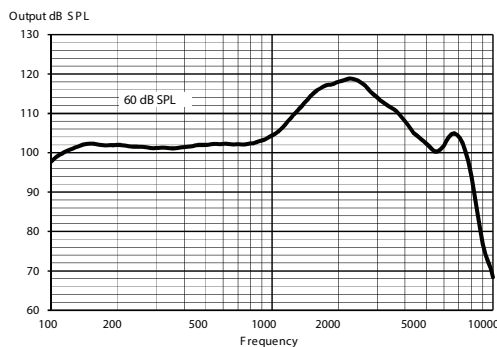

TECHNICAL DATA		EAR SIMULATOR IEC 60118-0:1983, + A1:1994	2CC COUPLER IEC 60118-0:2015, ANSI S3.22-2014
OSPL90	1600 Hz Peak Average	131 dB SPL 133 dB SPL 127 dB SPL	122 dB SPL 123 dB SPL 121 dB SPL
Acoustic output (Input 60 dB SPL)	1600 Hz Peak Average	116 dB SPL 119 dB SPL 108 dB SPL	107 dB SPL 109 dB SPL 104 dB SPL
Full-on gain (Input 50 dB SPL)	1600 Hz Peak Average	68 dB SPL 71 dB SPL 69 dB SPL	59 dB SPL 65 dB SPL 60 dB SPL
Acoustic Frequency range		100 Hz - 8050 Hz	100 Hz - 7550 Hz
Harmonic distortion (Input 70 dB SPL)	500 Hz 800 Hz 1600 Hz	<2% <2% <2%	<2% <2% <2%
Equivalent input noise		17 dB SPL	20 dB SPL
Battery current (stand by)		1.27 mA	1.27 mA
Battery current		1.43 mA	1.45 mA
Battery life / hours (Type 312 Zn-Air, 170 mAh)*		35 h	35 h
Mobile phone immunity (IEC 60118-13:2016, ANSI C63.19:2011)		IRIL: -25/-28/-10 dB SPL	U-rating: M4

*Battery life in real-life situations depends among other things on the hearing aid features used, streaming time, and the quality of the battery used.

MAXIMUM OUTPUT - EAR SIMULATOR

MAXIMUM OUTPUT - 2CC COUPLER

OUTPUT - EAR SIMULATOR

OUTPUT - 2CC COUPLER